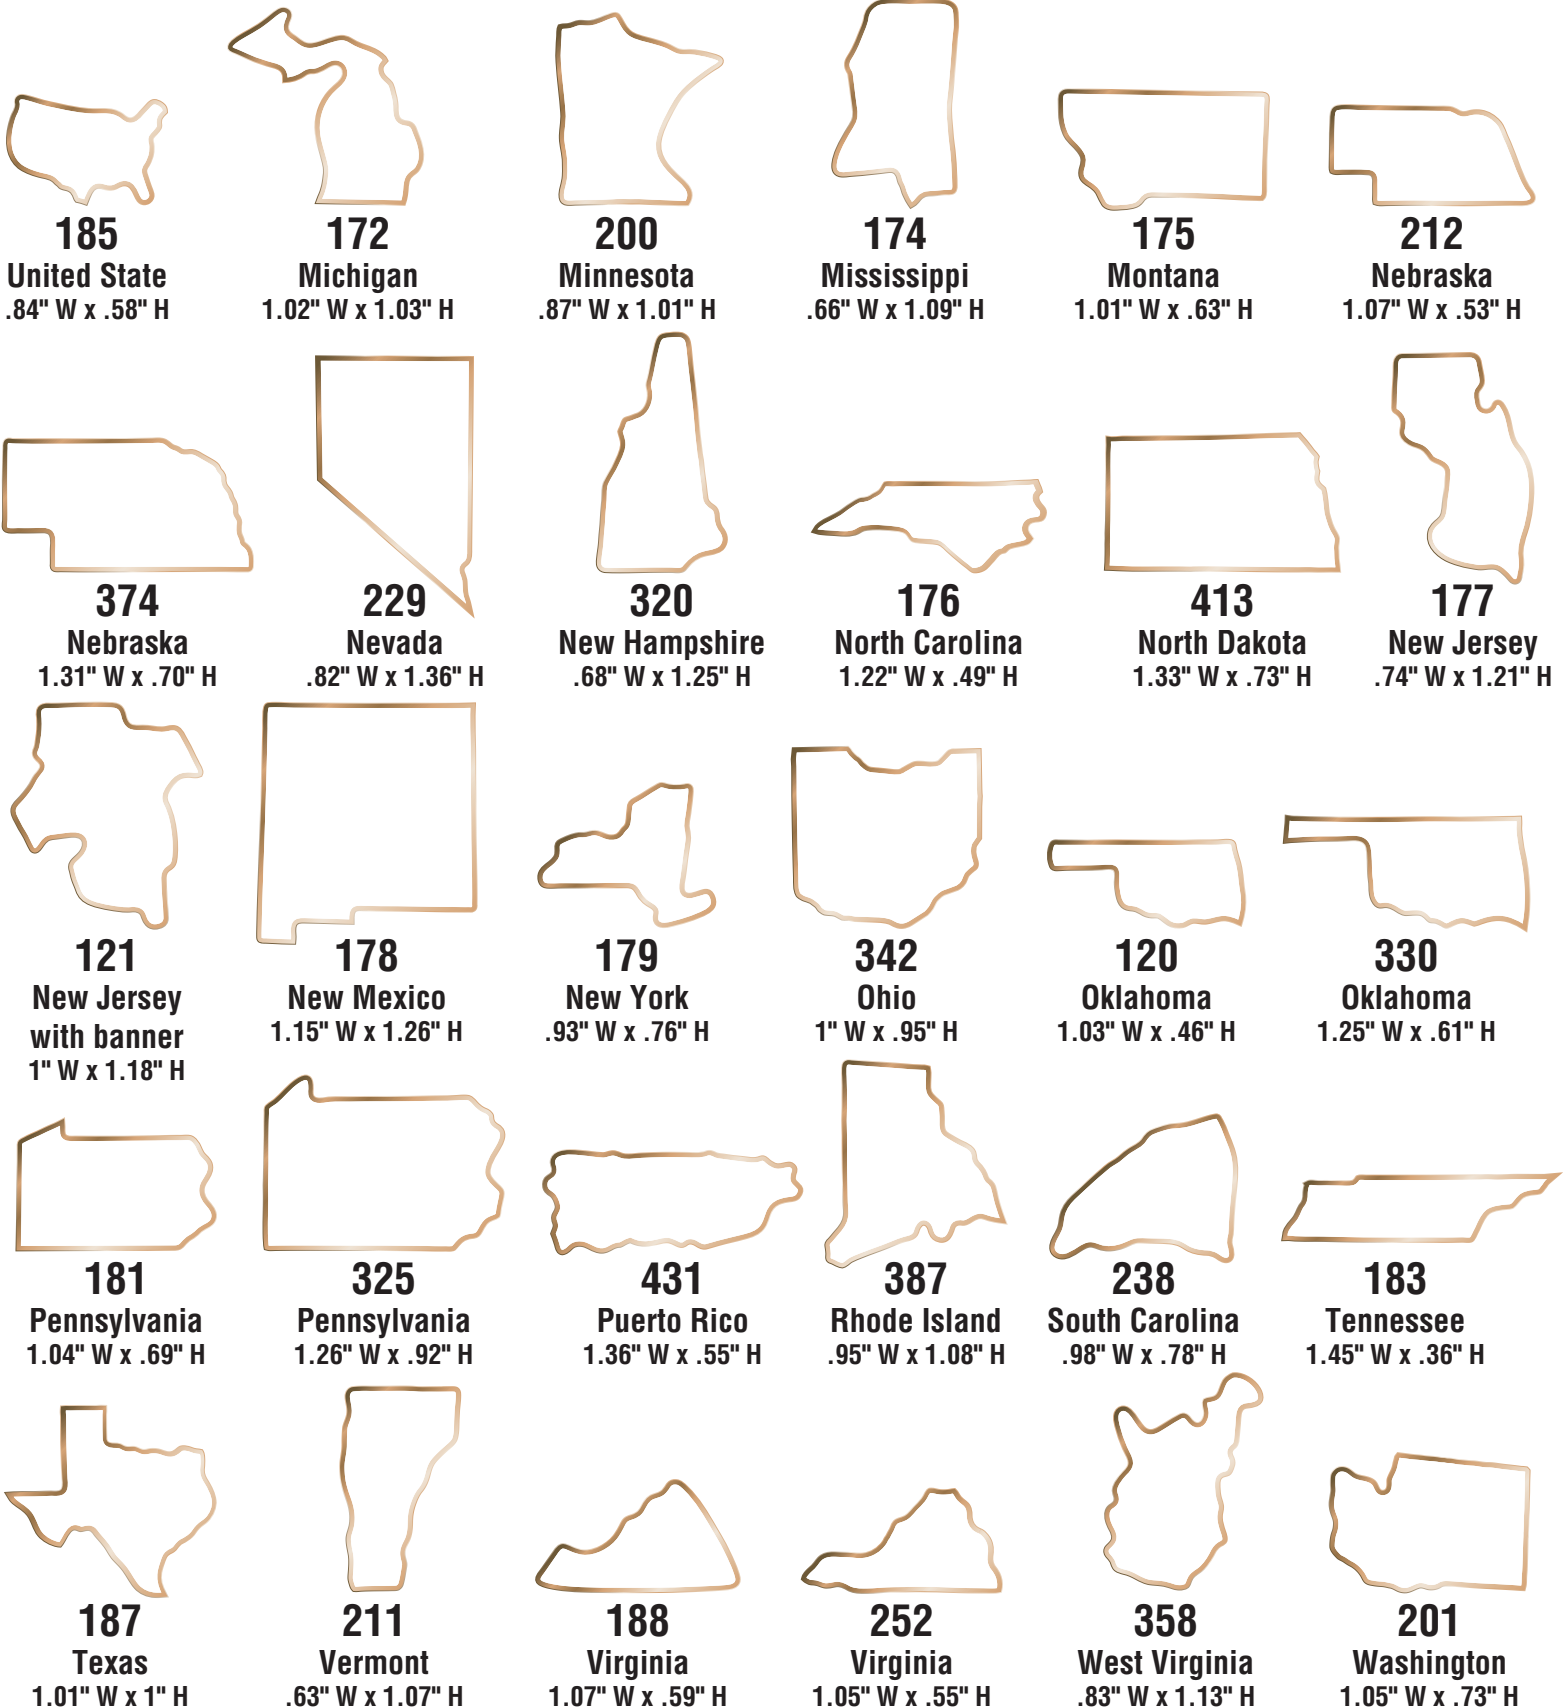

Nevada

.67" W x 1.06" H

215

New Hampshire

.52" W x 1.04" H

218

New Mexico

.92" W x 1.04" H

203

North Dakota

.87" W x .55" H

180

Ohio

.79" W x .87" H

026

Oregon

.99" W x .74" H

182

South Dakota

.96" W x .65" H

186

Texas

.81" W x .78" H

220

Utah

.63" W x .83" H

434

Wisconsin

.87" W x .97" H

PRINTED LAPEL PINS – STATE SHAPES – PAGE 2 OF 3

NOTE: SIZES LISTED ARE FINISHED PIN SIZES

GROUP 2 – MEDIUM